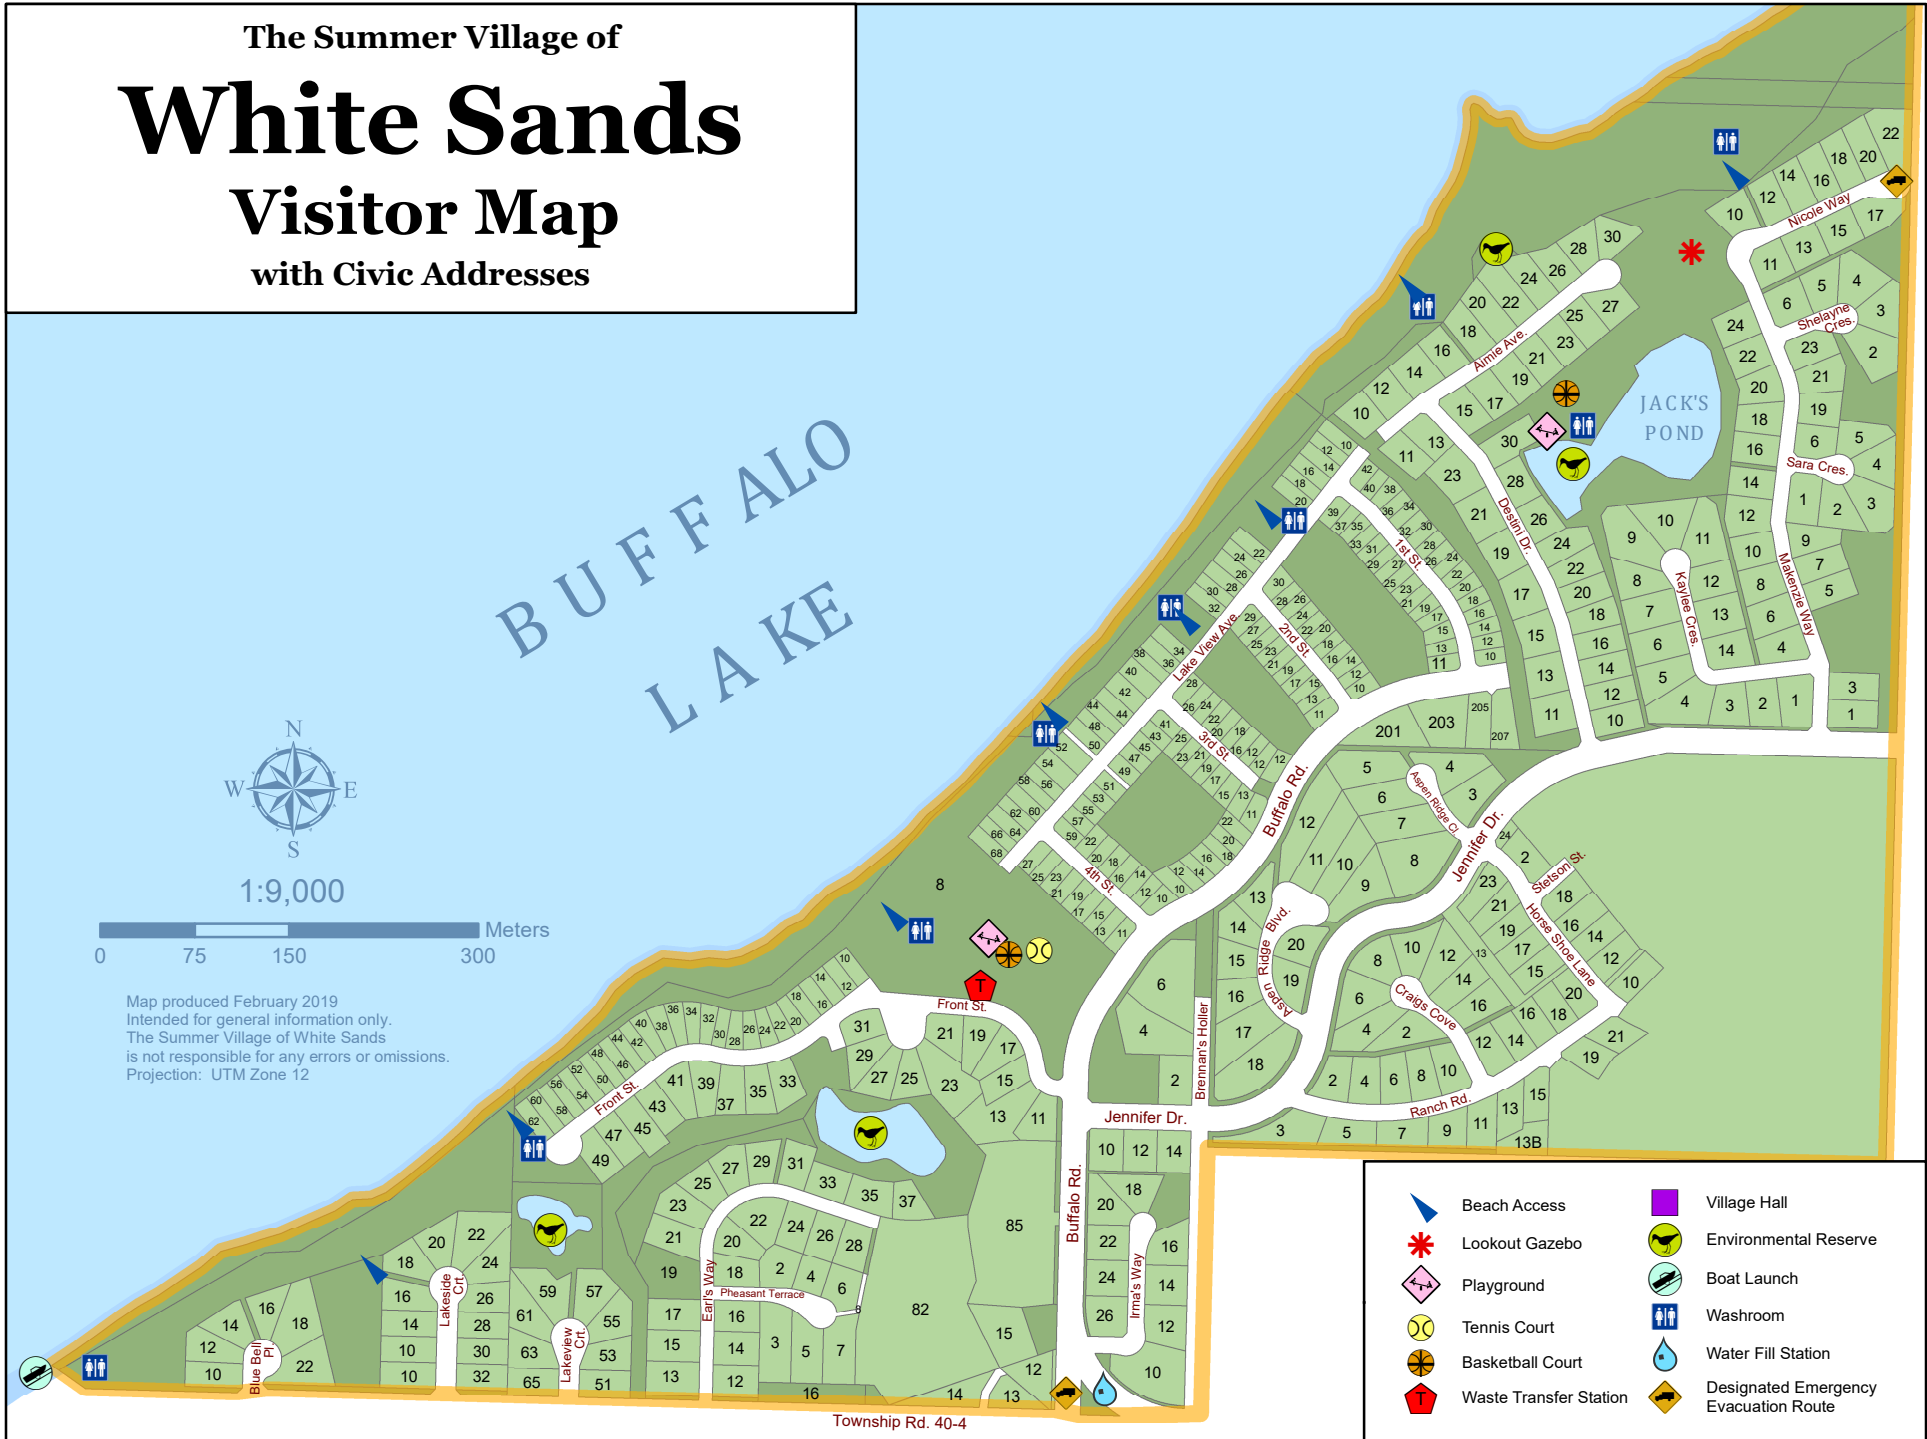

The Summer Village of  
**White Sands**  
 Visitor Map  
 with Civic Addresses

BUFFALO  
 LAKE

1:9,000

Map produced February 2019  
 Intended for general information only.  
 The Summer Village of White Sands  
 is not responsible for any errors or omissions.  
 Projection: UTM Zone 12

	Beach Access		Village Hall
	Lookout Gazebo		Environmental Reserve
	Playground		Boat Launch
	Tennis Court		Washroom
	Basketball Court		Water Fill Station
	Waste Transfer Station		Designated Emergency Evacuation Route

Township Rd. 40-4